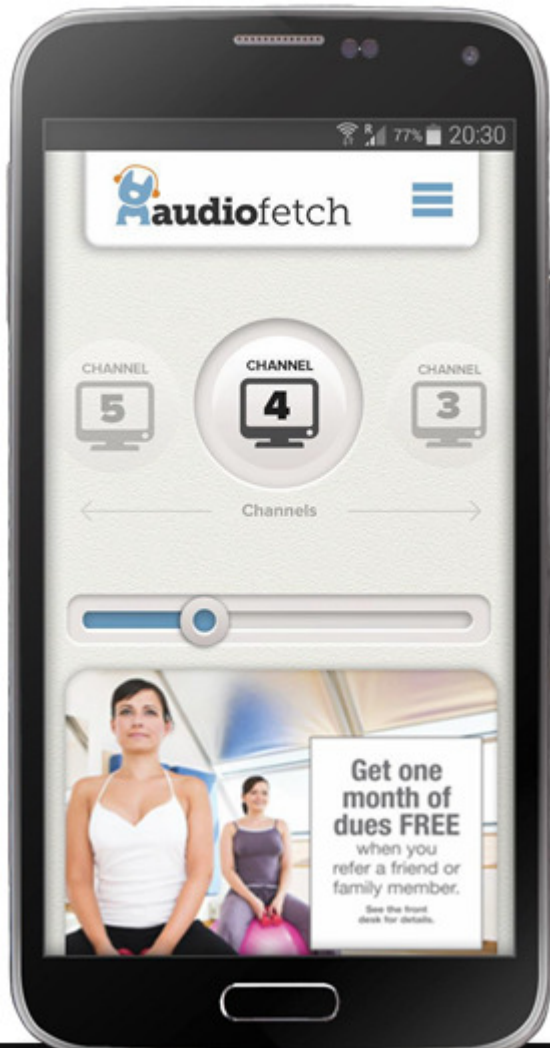

DESIGN

SALES

SERVICE

Introducing AudioFetch! Local TV Audio to Apple® and Android® Smartphones.

- Entertain your members by providing real time audio from TVs or any audio source.
- Available in 4 channel systems that can be easily expanded up to 16+ channels
- Users download the AudioFetch App at iTunes® or Google Play® stores to enjoy the audio
- Phone audio and TV visual sync together. Guaranteed lowest audio latency
- Easy to Install—Light-weight, low profile box can be rack mounted or located near TVs
- Compatible with most exiting Wi-Fi networks
- Plug-n-Play installation with no knobs or other settings to configure
- Accepts an industry-best 3 audio input types (analog, optical or digital coax)